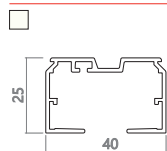

Controls		MIN	MAX	M C X	
Kedja		30	700	450	8,0

System colours
white

i Price in the table includes vertical blind with rail in white colour, without fabric/slats PVC, with with clip type brackets and runners, controlled by cord, tilting by chain. PVC slats are delivered without chain. Bottom metal chain is available on order with surcharge. In order please put total dimensions of a product. The slat overlaps are constant and do not depend on the dimensions of the system.

! Slight differences between shades and fabric's patterns and blind components are permitted. To prevent blind mechanism's failure, slats should be rotated only to perceptible resistance.

! Produkten tillverkas först efter att samtliga mått och uppgifter blivit noggrant avstämda

Skena dimensioner

skena